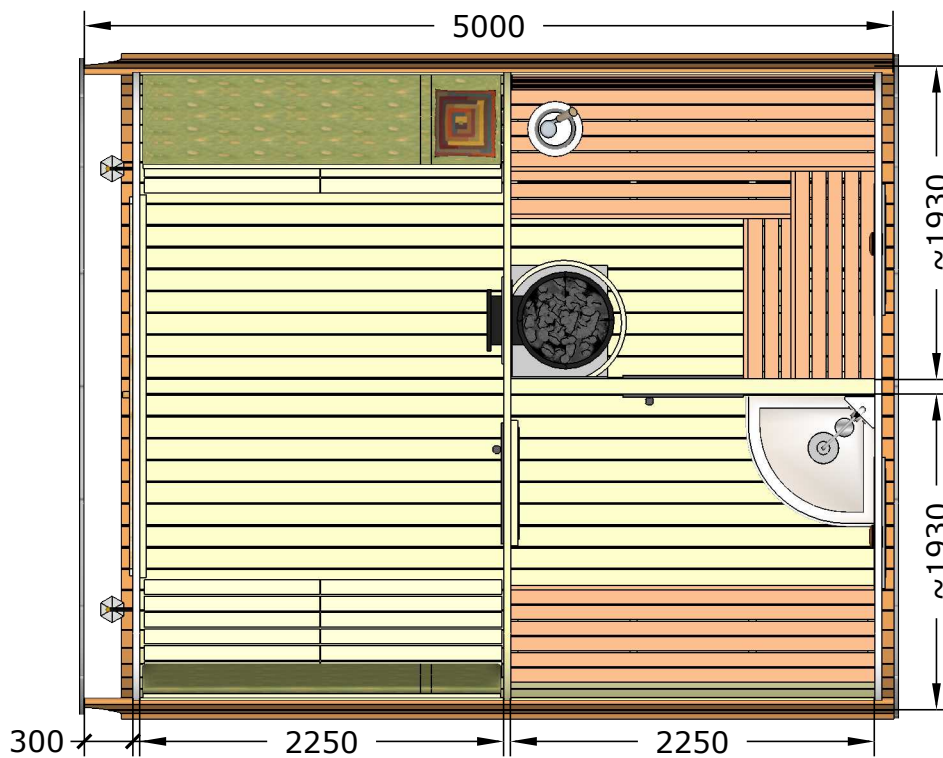

# Sauna "Hobbit Lux"

(4 x 5, Wall 42mm)