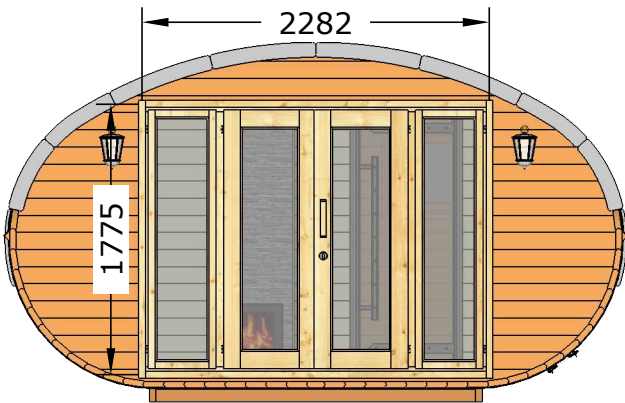

# Sauna "Hobbit Lux"

(4 x 5, Wall 42mm)