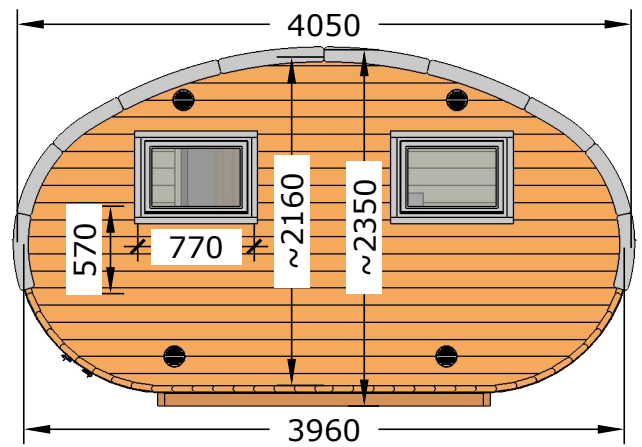

# Sauna "Hobbit Lux"

(4 x 5, Wall 42mm)