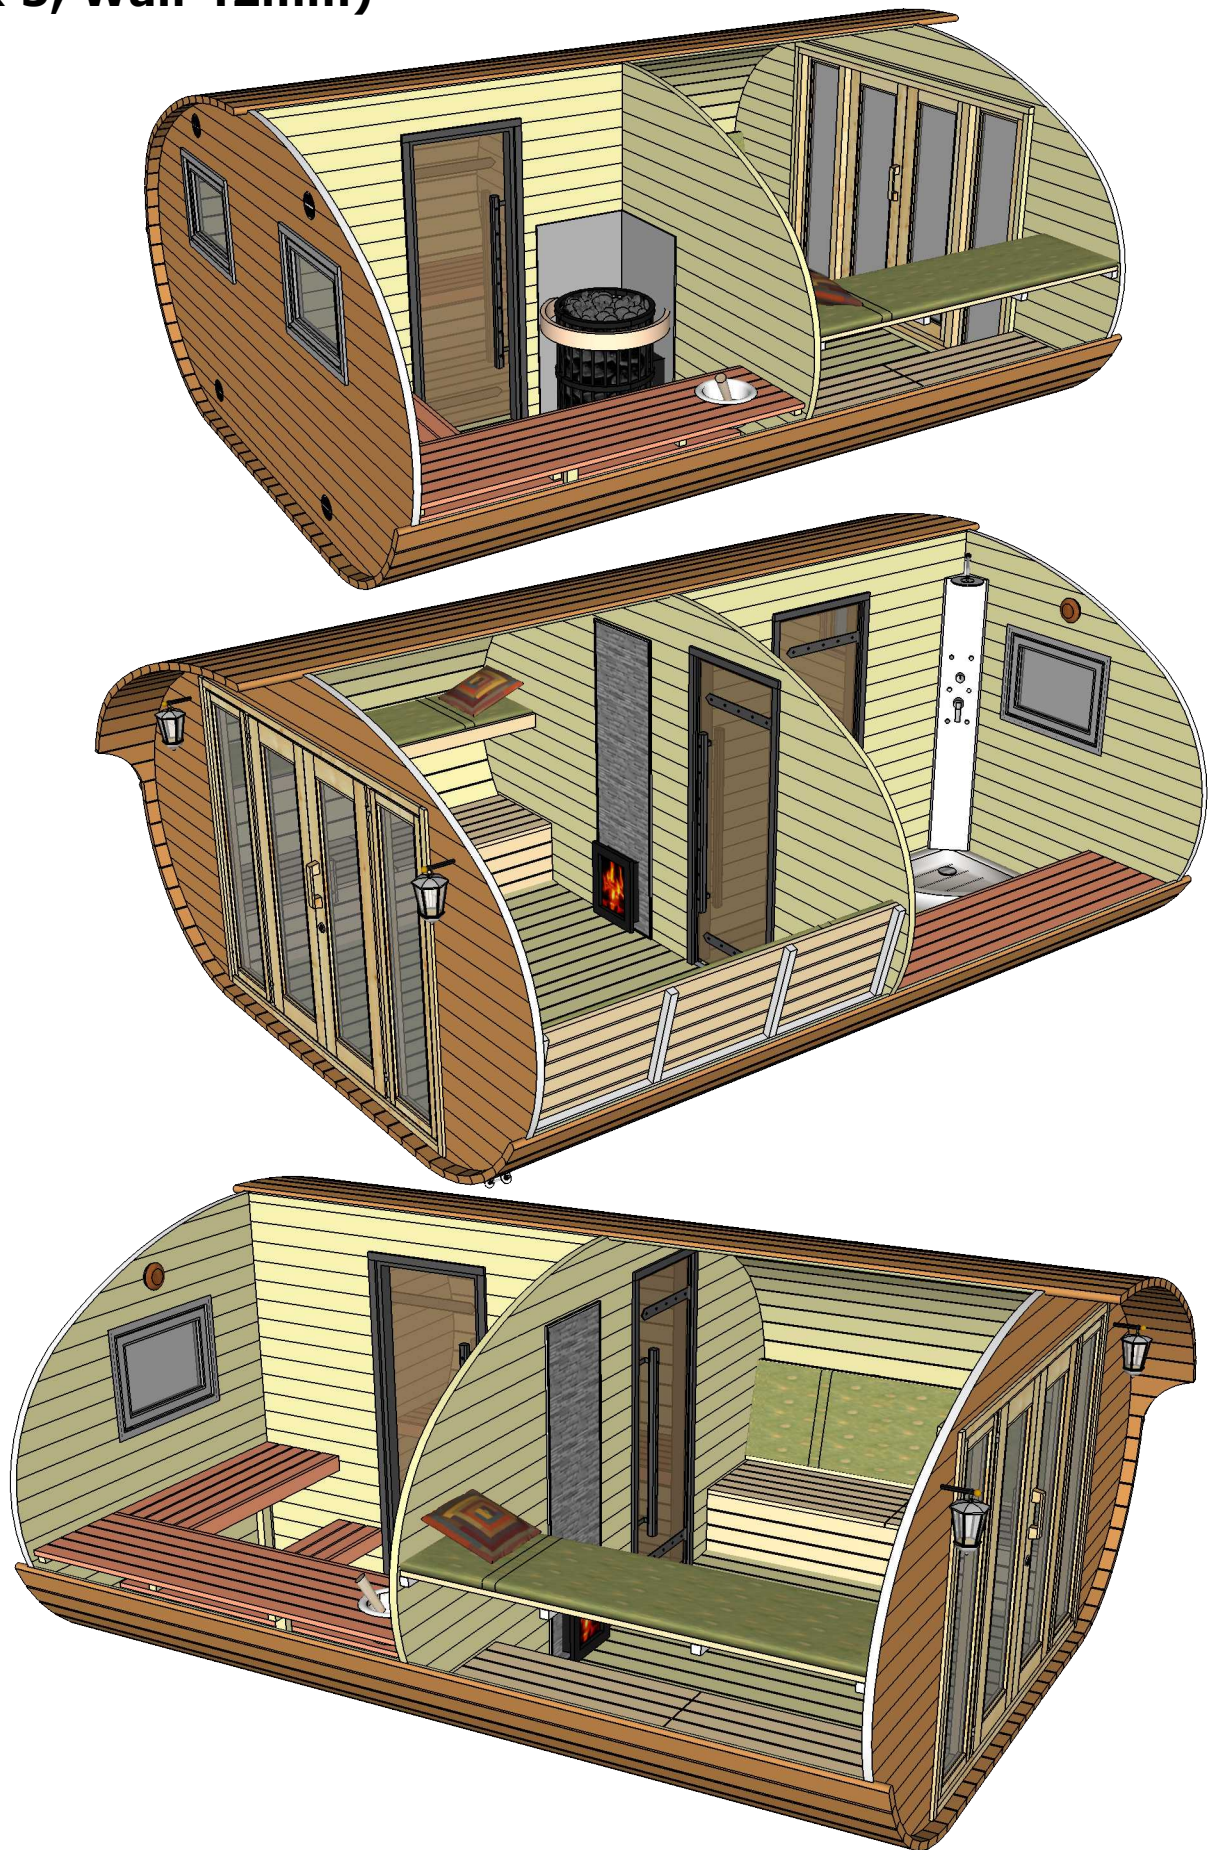

# Sauna "Hobbit Lux"

(4 x 5, Wall 42mm)