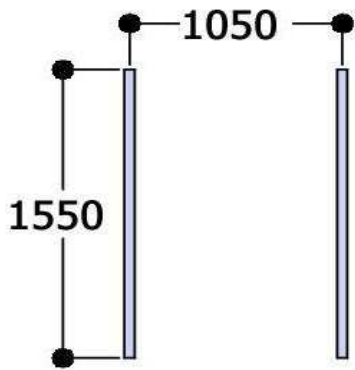

# HOT TUBE 200 PLASTIC

(LxBxH) 120x240x220 cm.

240 kg.