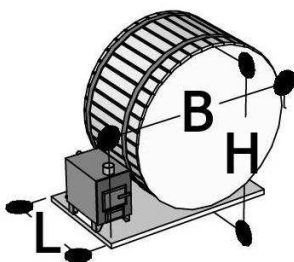

# HOT TUBE 200 PLASTIC

(LxBxH) 120x240x220 cm.

240 kg.