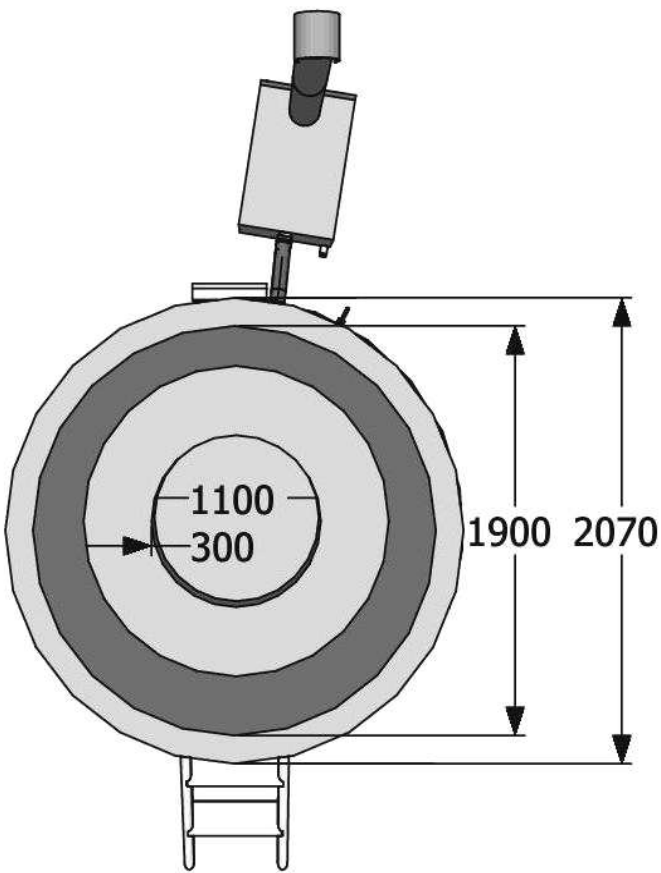

# HOT TUBE 200 PLASTIC

(LxBxH) 120x240x220 cm.

240 kg.