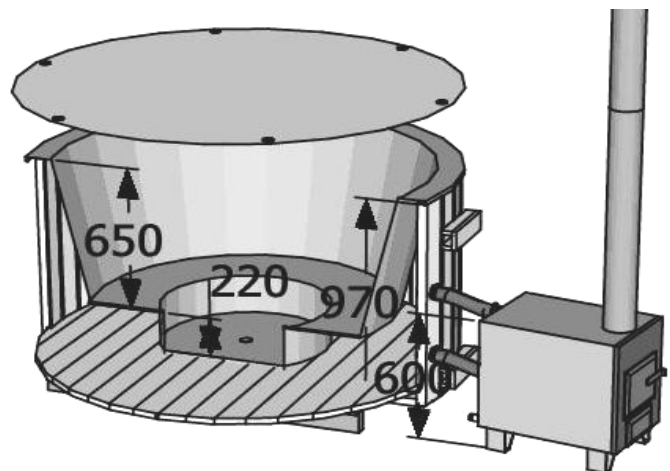

# HOT TUBE 200 PLASTIC

(LxBxH) 120x240x220 cm.

240 kg.