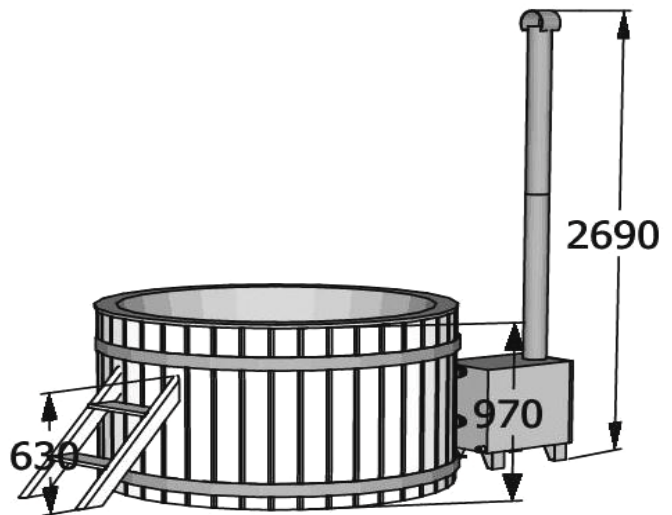

# HOT TUBE 200 PLASTIC

(LxBxH) 120x240x220 cm.

240 kg.